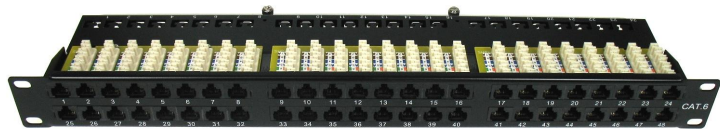

## 19" 1 HU Patch Panel

Cat. 6, unshielded

Types: - 24 Ports RJ45  
- 48 Ports RJ45

### Description

19" Patch Panel 1 HU, with up to 24 / 48 RJ45 ports and cable strain relief.

24x, grey

48x, black

### Technical specification

- Panel: Steel plate, powder coated
- Colors: light grey, RAL 7035 or black, RAL 9005  
Other colors on request
- Shielding: unshielded Panel
- Number of ports: 24 / 48 ports UTP
- Connection: 8 pin LSA horizontal insulation displacement termination
- Strain relief: with cable strap
- Standards: Complies with all class E requirements according to ISO/IEC 11801 and EN50173
- Labeling: Type: 24x RJ45: screen printed numbers 1 – 24  
Type: 48x RJ45: screen printed numbers 1 – 24 and 25 - 48

### Dimensions:

- Width: 19"
- Height: 1 HU
- Depth: - Type: 24x RJ45: ca. 110 mm  
- Type: 48x RJ45: ca. 140 mm