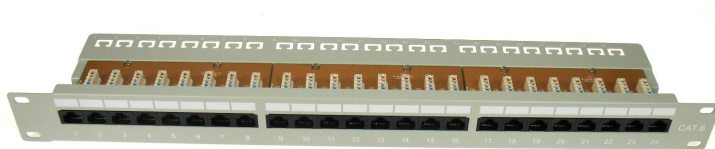

## 19" 1 HU Patch Panel

Cat. 6, unshielded

Types: - 24 Ports RJ45  
- 48 Ports RJ45

### Description

19" Patch Panel 1 HU, with up to 24 / 48 RJ45 ports and cable strain relief.

24x, grey

48x, black

### Technical specification

- Panel: Steel plate, powder coated
- Colors: light grey, RAL 7035 or black, RAL 9005  
Other colors on request
- Shielding: unshielded Panel
- Number of ports: 24 / 48 ports UTP
- Connection: 8 pin LSA horizontal insulation displacement termination
- Strain relief: with cable strap
- Standards: Complies with all class E requirements according to ISO/IEC 11801 and EN50173
- Labeling: Type: 24x RJ45: screen printed numbers 1 – 24  
Type: 48x RJ45: screen printed numbers 1 – 24 and 25 - 48

### Dimensions:

- Width: 19"
- Height: 1 HU
- Depth: - Type: 24x RJ45: ca. 110 mm  
- Type: 48x RJ45: ca. 140 mm